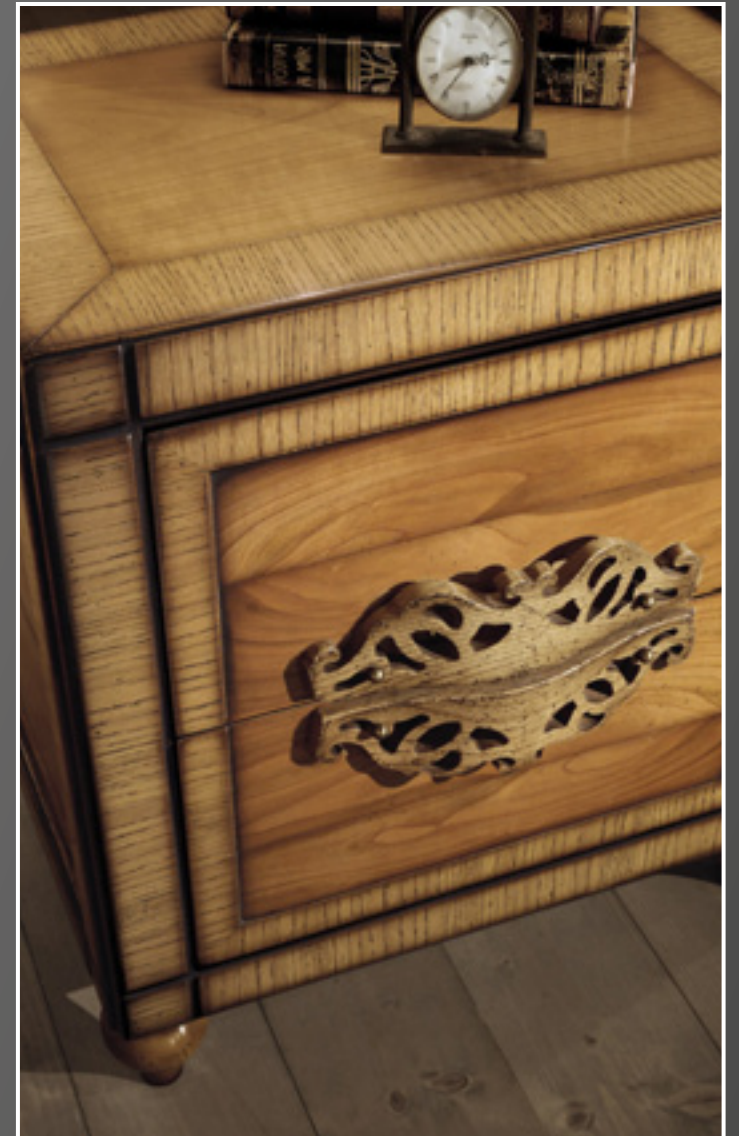

L. 51 x P. 39 x H. 58

819

Comodino in rovere e ciliegio a 2 cassetti.
Maniglie intagliate in rovere.
Finitura: Rovere R01.

*Nightstand in oak and cherry wood
with 2 drawers. Carved oak handles.
Finishing: Oak R01.*